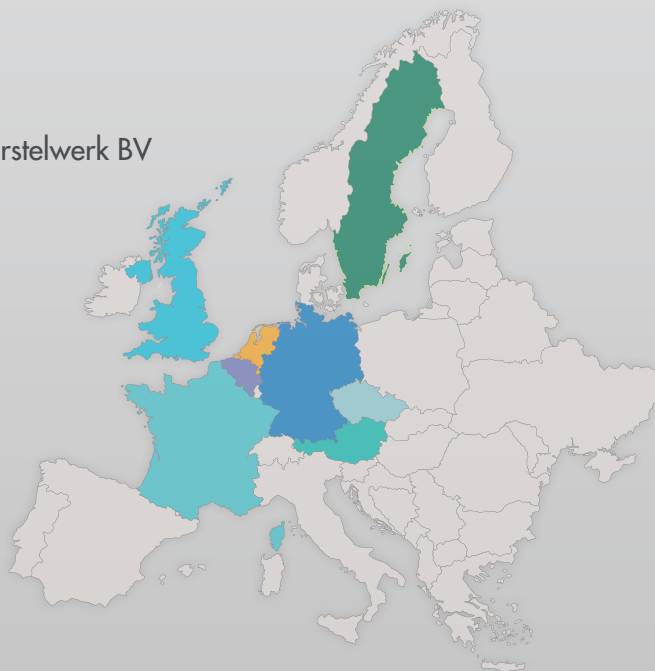

Both companies value great importance to innovation, which means that we are able to offer our customers the best possible solutions. We are therefore delighted to be able to take care of **NORDHS-KOTI** and expand our knowledge, product range and market. Due to the synergy of both companies, it will become one of the strongest and most advanced brush companies in Scandinavia. A company with added value that is not just a supplier but a company that is looking for solutions within the production process. In addition to the familiar Nordhs product range, It is possible to contact **NORDHS-KOTI** for all your industrial and technical brushes.

The **KOTI Group** now employs a total workforce of approximately 750 people, covering our 14 branches. Our headquarters with production facilities is in Weert (the Netherlands). Together with 11 autonomous production facilities and 3 sales offices the group is complete. This enables us to offer our customers a professional and efficient service. Our corporate policy focuses on both service and sustainable business relations / striving for reliability.

Sincerely,

KOTI Industrieel en Technisch Borstelwerk BV

Management

KOTI Group / **KOTI Grupp**

KOTI Industrieel en Technisch Borstelwerk	KOTI – KOBRA Technische Bürsten	R.I.B. – KOTI - Record Industrial Brushes
KOTI – NABO Industrieel en Technisch Borstelwerk	KULLEN – KOTI Bürstentechnik	KULLEN – KOTI CZ - Sales office
KOTI – TRIBOLLET Brosses Techniques	HK – KOTI Entgrattechnik	NORDS – KOTI Borstfabrik
KOTI – DAWSON Industrial and Technical Brushes	KLEENEZE – KOTI Sealtech